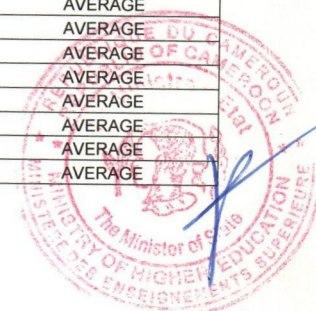

N°	REGISTRATION NUMBER	NAMES	GRADE
937	22LTM0211	TAPUKA FAITH BEPAYI	LOWER CREDIT
938	22LTM0537	DJENGOU HENRIETTE LYDIE PATRICIA	LOWER CREDIT
939	21LTM0211	CHI JUNIOR FON	LOWER CREDIT
940	22LTM0434	GWAFANG EMMANUEL	LOWER CREDIT
941	22LTM0223	ABOKO EDITH AMBANG	LOWER CREDIT
942	22LTM0484	MIYEME NICOLAS ROGER	LOWER CREDIT
943	22LTM0025	TCHOUAMBOU TOTZEU GILDAS	LOWER CREDIT
944	22LTM1069	TATA RANSOME NGALA	LOWER CREDIT
945	22LTM1077	DIPANDA EWANE JEAN PHILIPPE	LOWER CREDIT
946	21LTM0632	MEGNE WATO LINE EMMA	LOWER CREDIT
947	21LTM1074	ABDOUL HAMID MOUTAWALLI	LOWER CREDIT
948	22LTM0351	METUMUABE KOME KEVIN	LOWER CREDIT
949	22LTM0107	TAMOH BRYAN PARLIYA	LOWER CREDIT
950	22LTM0159	TAGNY KENGNE WABO	LOWER CREDIT
951	22LTM1055	NGOUFACK MICHELLE DOLVINE	LOWER CREDIT
952	22LTM1056	MOGWE FELICITER NDASSIE	LOWER CREDIT
953	22LTM0577	MBUTOH LESLEY SHIENKANG	LOWER CREDIT
954	21LTM1013	BLESSING MAH	LOWER CREDIT
955	22LTM0606	NKONGHO-OBENATEM CARLSON AGBOR	LOWER CREDIT
956	22LTM0399	KIDJOB TCHADEU DAINA LEATICIA DIVINE	LOWER CREDIT
957	22LTM0924	WIRNKAR SANDRA VERNYUY	LOWER CREDIT
958	22LTM0681	NGWEMETA WENDY	LOWER CREDIT
959	22LTM0536	EBAMU VIVIAN ELAD	LOWER CREDIT
960	22LTM0043	NGUETCHOU TCHOUMI JOEL RANDY	LOWER CREDIT
961	22LTM0049	EBUA FANG EUGENE	LOWER CREDIT
962	22LTM0827	DJIEUDEU MONTHÉ MYRLIE MONETA TYRA	LOWER CREDIT
963	22LTM0841	NYONGABSEN GANA NYAMDON VITALIS	LOWER CREDIT
964	22LTM1153	DIANA MISPA TAMBE MBOCK	LOWER CREDIT
965	22LTM0189	KALEFACK NGOUEWE NTEJDU LOIC	LOWER CREDIT
966	22LTM1010	OSSOUKO RENAUD ARMSTRONG	LOWER CREDIT
967	22LTM0505	NDOBE ROY MULANGO	LOWER CREDIT
968	22LTM1108	TANGE FROSTA JUNIOR JIMA	LOWER CREDIT
969	22LTM0612	MEFA FODOUP LINDA CHRISTABELLE	LOWER CREDIT
970	22LTM0368	KAKANOU DATCHOUA INES NOËL	LOWER CREDIT
971	22LTM0654	KEMOGNE TALLA BLANCHE PATRICIA	LOWER CREDIT
972	22LTM0945	KAMSSEU WOMSI ERICA HENRIETTE	LOWER CREDIT
973	22LTM0708	FONCHA HILARY MUNGEH	LOWER CREDIT
974	22LTM0222	PAVEL MBOYAM FUSI	LOWER CREDIT
975	22LTM1031	OBEN TAKOR MARIE	LOWER CREDIT
976	22LTM1034	TEHKAM DESMOND NUTCHOU	LOWER CREDIT
977	22LTM0803	NEBA ALLEN NGWA	LOWER CREDIT
978	22LTM0557	NJABE RITA NSUME	LOWER CREDIT
979	22LTM0572	TCHAWOUO NGUEKAP ARMEL GABIN	LOWER CREDIT
980	22LTM0614	TIEMBIAH SOLAMIE NANTANDIKE	LOWER CREDIT
981	22LTM0130	BEIZER GISELA NAIN	LOWER CREDIT
982	22LTM0686	ANJEH SANDRINE MASSAH NDI	AVERAGE
983	22LTM1054	NJITA NOUNGOU VANESSA LAURE	AVERAGE
984	22LTM0802	NGWA NELLY BEN	AVERAGE
985	22LTM0589	KANG LEONARDO	AVERAGE
986	22LTM0876	MAFOGHO LARRY GAUTIER	AVERAGE
987	22LTM0111	NCHANG KELLY CHE	AVERAGE
988	22LTM0693	ATEH LENTILINE MOFOR	AVERAGE
989	22LTM0490	DJIMELI ZANGUE NELSON JUNIOR	AVERAGE
990	21LTM0388	POCKY NGUEKAM ISABELLE	AVERAGE
991	22LTM0062	NGANNOU NEGHA NICK DELAYE	AVERAGE
992	22LTM0361	YAMBONG KENET NDANSA	AVERAGE
993	22LTM0371	OROCK EMILIA NCHONG	AVERAGE
994	22LTM0438	NGUNDAM VALERIE	AVERAGE
995	22LTM1012	ACHI CLARISE BIH	AVERAGE
996	22LTM0539	NKWELLE ROLLINS METUGE	AVERAGE
997	22LTM0555	ANYUMBA DESMON	AVERAGE
998	21LTM0365	NGUEFACK PAUL	AVERAGE
999	22LTM0084	NKEMTA JOEL	AVERAGE
1000	22LTM0383	NKONGMIC CYNTHIA ACHENJANG	AVERAGE
1001	22LTM0949	NGUIDJEU AMSTRONG	AVERAGE
1002	21LTM0397	TEMBEG CYNTHIA AMBECK FONJA	AVERAGE
1003	21LTM0592	EPIE SONIA NJIFACK NSWAH	AVERAGE
1004	22LTM0082	FINKEU FONKE THERESE	AVERAGE
1005	22LTM0350	FORJEH FEHKANG MICALE	AVERAGE
1006	22LTM0901	NGWA JAMAINAH SIRRI	AVERAGE
1007	22LTM0931	TADJUIKEM KOUTIA RHUDON	AVERAGE
1008	22LTM0493	MAGNE SOH ORNELLA JESSICA	AVERAGE