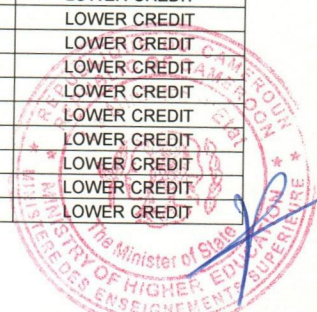

N°	REGISTRATION NUMBER	NAMES	GRADE
793	22LTM0852	DJONTSO SOH BRIDEN	LOWER CREDIT
794	22LTM0335	COURAGE MANJUH BISONG	LOWER CREDIT
795	22LTM0340	NGOH EYVETTE NDOH	LOWER CREDIT
796	22LTM0860	YONJAH HARRISON NJUNCHOP	LOWER CREDIT
797	22LTM0607	CHECK SONITA ANGUM	LOWER CREDIT
798	22LTM0126	NTOUBA NTEH MARIE MAROUCHKA	LOWER CREDIT
799	22LTM0162	CHANG ROSE MARY TIFU	LOWER CREDIT
800	22LTM0999	FEUDJEU TEMENA WILFRIED TRESOR	LOWER CREDIT
801	22LTM0226	ABIE LOWWETT ADA	LOWER CREDIT
802	22LTM0759	EFFIONG MARY INYANG	LOWER CREDIT
803	22LTM0503	MBWOGO ELMINE DIONE	LOWER CREDIT
804	22LTM0246	PRINCESSA EFUECHA BETONGLEWAH TAZISONG	LOWER CREDIT
805	22LTM1035	OBEN SAMIRA BESSEM	LOWER CREDIT
806	22LTM0527	TCHUIDJANG MEVAKOHO DONOVAN WALTER	LOWER CREDIT
807	22LTM0035	WYSANYUY BISMARCK BURINYUY	LOWER CREDIT
808	22LTM0550	NCHIMMOUN ISMAEL GARBA	LOWER CREDIT
809	22LTM0060	NZOUCHEU NAOMI	LOWER CREDIT
810	22LTM1101	NGEH EDITH MBEBUI	LOWER CREDIT
811	22LTM0591	NGUTY ANETTE ENOH	LOWER CREDIT
812	22LTM1109	MOUHAMADOU IYAWA ABBO	LOWER CREDIT
813	22LTM0624	EGOREWU KIT-NOEL EYOH	LOWER CREDIT
814	22LTM0188	NGASSAM NKOUANZOA CHRYSTELLE	LOWER CREDIT
815	22LTM0978	ASEM JACKING AGBOR SAMUEL	LOWER CREDIT
816	22LTM0470	KALACK ESSINDI SIMON	LOWER CREDIT
817	22LTM0755	MOUANGUE DOUALLA JEAN TIMOLEON	LOWER CREDIT
818	22LTM0761	SABILA DEMESY MBUNGU	LOWER CREDIT
819	22LTM0773	DONFACK ZEUFACK SANDRA ROCHELLE	LOWER CREDIT
820	22LTM0545	TAFRY CATHERINE TALOMA	LOWER CREDIT
821	21LTM0169	BENEDICT LIFANJE BILLE	LOWER CREDIT
822	22LTM1064	MBIPPE TCHEUKO IDRIS LILIAN	LOWER CREDIT
823	21LTM0598	POKAM KENGNE PATIENCE MICHELLE	LOWER CREDIT
824	22LTM0327	AYUK ADOLPH EBONGOLLE	LOWER CREDIT
825	22LTM0089	MBAH EUSTACIA NYOH	LOWER CREDIT
826	22LTM0613	MAFANY MONTINI NJIE	LOWER CREDIT
827	22LTM0622	MBEMA ERNESTINE ANGE GUENAELE	LOWER CREDIT
828	22LTM0643	MAHONE KELLY TAMBE	LOWER CREDIT
829	22LTM0384	NFORMI CONFIDENCE NKUNYOR	LOWER CREDIT
830	22LTM0703	AWAH PASCALIN MAYAM	LOWER CREDIT
831	22LTM0200	ODEY MONICA EBANGHA	LOWER CREDIT
832	22LTM0248	NGUM NELLY TANSO	LOWER CREDIT
833	22LTM0774	TAFEN KOUAMI SARAH NAOMI	LOWER CREDIT
834	22LTM1033	FOTSING SIGNE MACKEL GIRESSÉ	LOWER CREDIT
835	22LTM0532	KEMGANG ELIAM PATRICK	LOWER CREDIT
836	21LTM0266	AYONG MACLOVE ANJI	LOWER CREDIT
837	22LTM1066	SUH CLINTON	LOWER CREDIT
838	22LTM1117	JING SANDRA NDONGWA	LOWER CREDIT
839	22LTM0915	AMADOU ALLY	LOWER CREDIT
840	22LTM0665	MBAH KEZIAH ANWEI	LOWER CREDIT
841	22LTM0436	ADRIAN KENDRICK ESSOMBE EWANDJE	LOWER CREDIT
842	22LTM0437	NGUM LIZZIE AKONG-NWI	LOWER CREDIT
843	22LTM0440	TERESSINA ANSAHMBOM NYONGO	LOWER CREDIT
844	22LTM0958	ANIM KELLY ENJOH	LOWER CREDIT
845	22LTM0718	TAMBO DIVINE YUMOH	LOWER CREDIT
846	22LTM0221	BALANJO DESIRE BERINYUY	LOWER CREDIT
847	22LTM0519	NJOUONKOW JEROME DUCHACO	LOWER CREDIT
848	22LTM0287	NTOKO VALSMITH EKUNE	LOWER CREDIT
849	21LTM0355	ETAME HARVEY NARCY	LOWER CREDIT
850	22LTM1096	ACHA BERNARDINO NJIALONG	LOWER CREDIT
851	22LTM0917	BAME TERENCE KINTUM	LOWER CREDIT
852	22LTM0146	EVINA JACQUIE RITA	LOWER CREDIT
853	22LTM0928	NTAH BRENDA AMBANG	LOWER CREDIT
854	22LTM0424	FAI MILDRED BERINYUY	LOWER CREDIT
855	22LTM0959	BANSIKA MARYSTELLA JEIM	LOWER CREDIT
856	22LTM0785	MINDJIE MBIDA ADINE PRYSKILLE	LOWER CREDIT
857	22LTM1051	MIMBOE TSENDE ALEXIS JUNIOR	LOWER CREDIT
858	22LTM1057	TEMAMEN NZODA CYNTHIA VERLENE	LOWER CREDIT
859	22LTM1080	AKAH COLLINS ACHUO	LOWER CREDIT
860	22LTM0568	MOUANGUE JEANNE CYNTHIA PAOLLA MICHELLE	LOWER CREDIT
861	21LTM0898	TUMA GLORY NGWE	LOWER CREDIT
862	22LTM0859	NKENG JETSEN NDIP	LOWER CREDIT
863	22LTM0601	NJI GLEAN NDEH	LOWER CREDIT
864	22LTM0626	TCHAKOUTE TCHUIDJANG ESTELLE	LOWER CREDIT